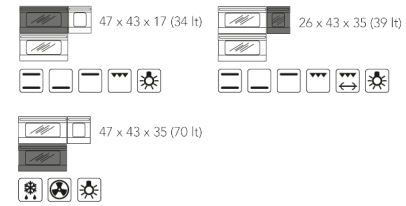

Hello , here is a reminder of your configuration:

**Genesi 100/3 Fours
multifonctions G10FFF-6W**

Colour: Inox

Oven type

Multifonctions / FFF

Electric multifunction triple oven, 4 hob versions

Cooker hob

G10FFF-6W -

6 brass gas burners (2 woks)

Steel Cucine